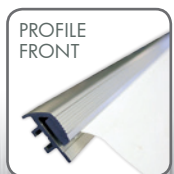

Mounting on bottom role

1 Take the protective film of the adhesive tape. Place the graphic evenly on the leading paper. Use the line as a guideline.

2 Put adhesive tape on the back of the graphic and on the leading paper, in order to secure the graphic to the leading paper.

3 Hold the graphic and the roll-up body with one hand tight. Take out the pin at the side while you still hold the graphic, to avoid that graphic suddenly roll into the body too fast.

4 Make the graphic scroll slowly into the roll-up body by hand.